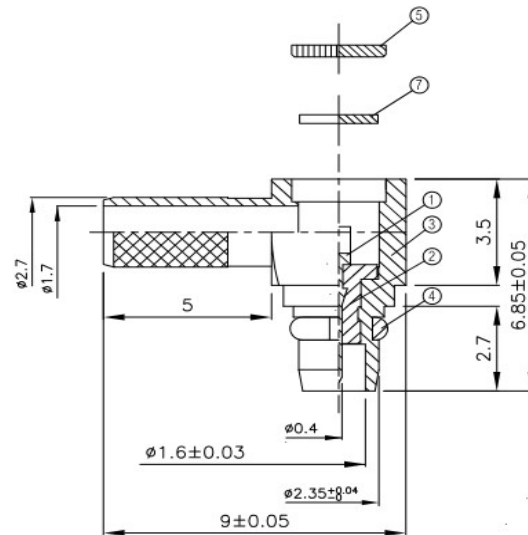

## MMCX Winkel male crimp /

### RG174, RG316

NO	DESCRIPTION	MATERIAL	Q'TY	FINISH
1	PIN	BRASS	1	GOLD
2	INSULATION	TEFLON	1	TEFLON
3	BODY	BRASS	1	GOLD
4	LOCK WASHER	BE CU	1	GOLD
5	WASHER	BRASS	1	GOLD
6	RING	BRASS	1	GOLD
7	INSULATION	TEFLON	1	TEFLON